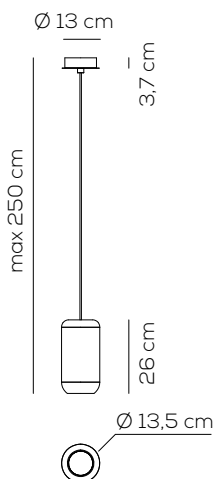

standard canopy

recessed canopy

SP URBAN M

kg 2,3 m³ 0,025

URBAN / solo con illuminazione verso il basso / downward lighting only/ driver included

Type	Article	CCT	Colours	Source (LCC)
SP	URBAN M	1X 2700K	BC wrinkled white	LCC 17,5W - diffused beam
		2X 3000K*	BR matt bronze	
		3X 3500K	NI matt nickel	